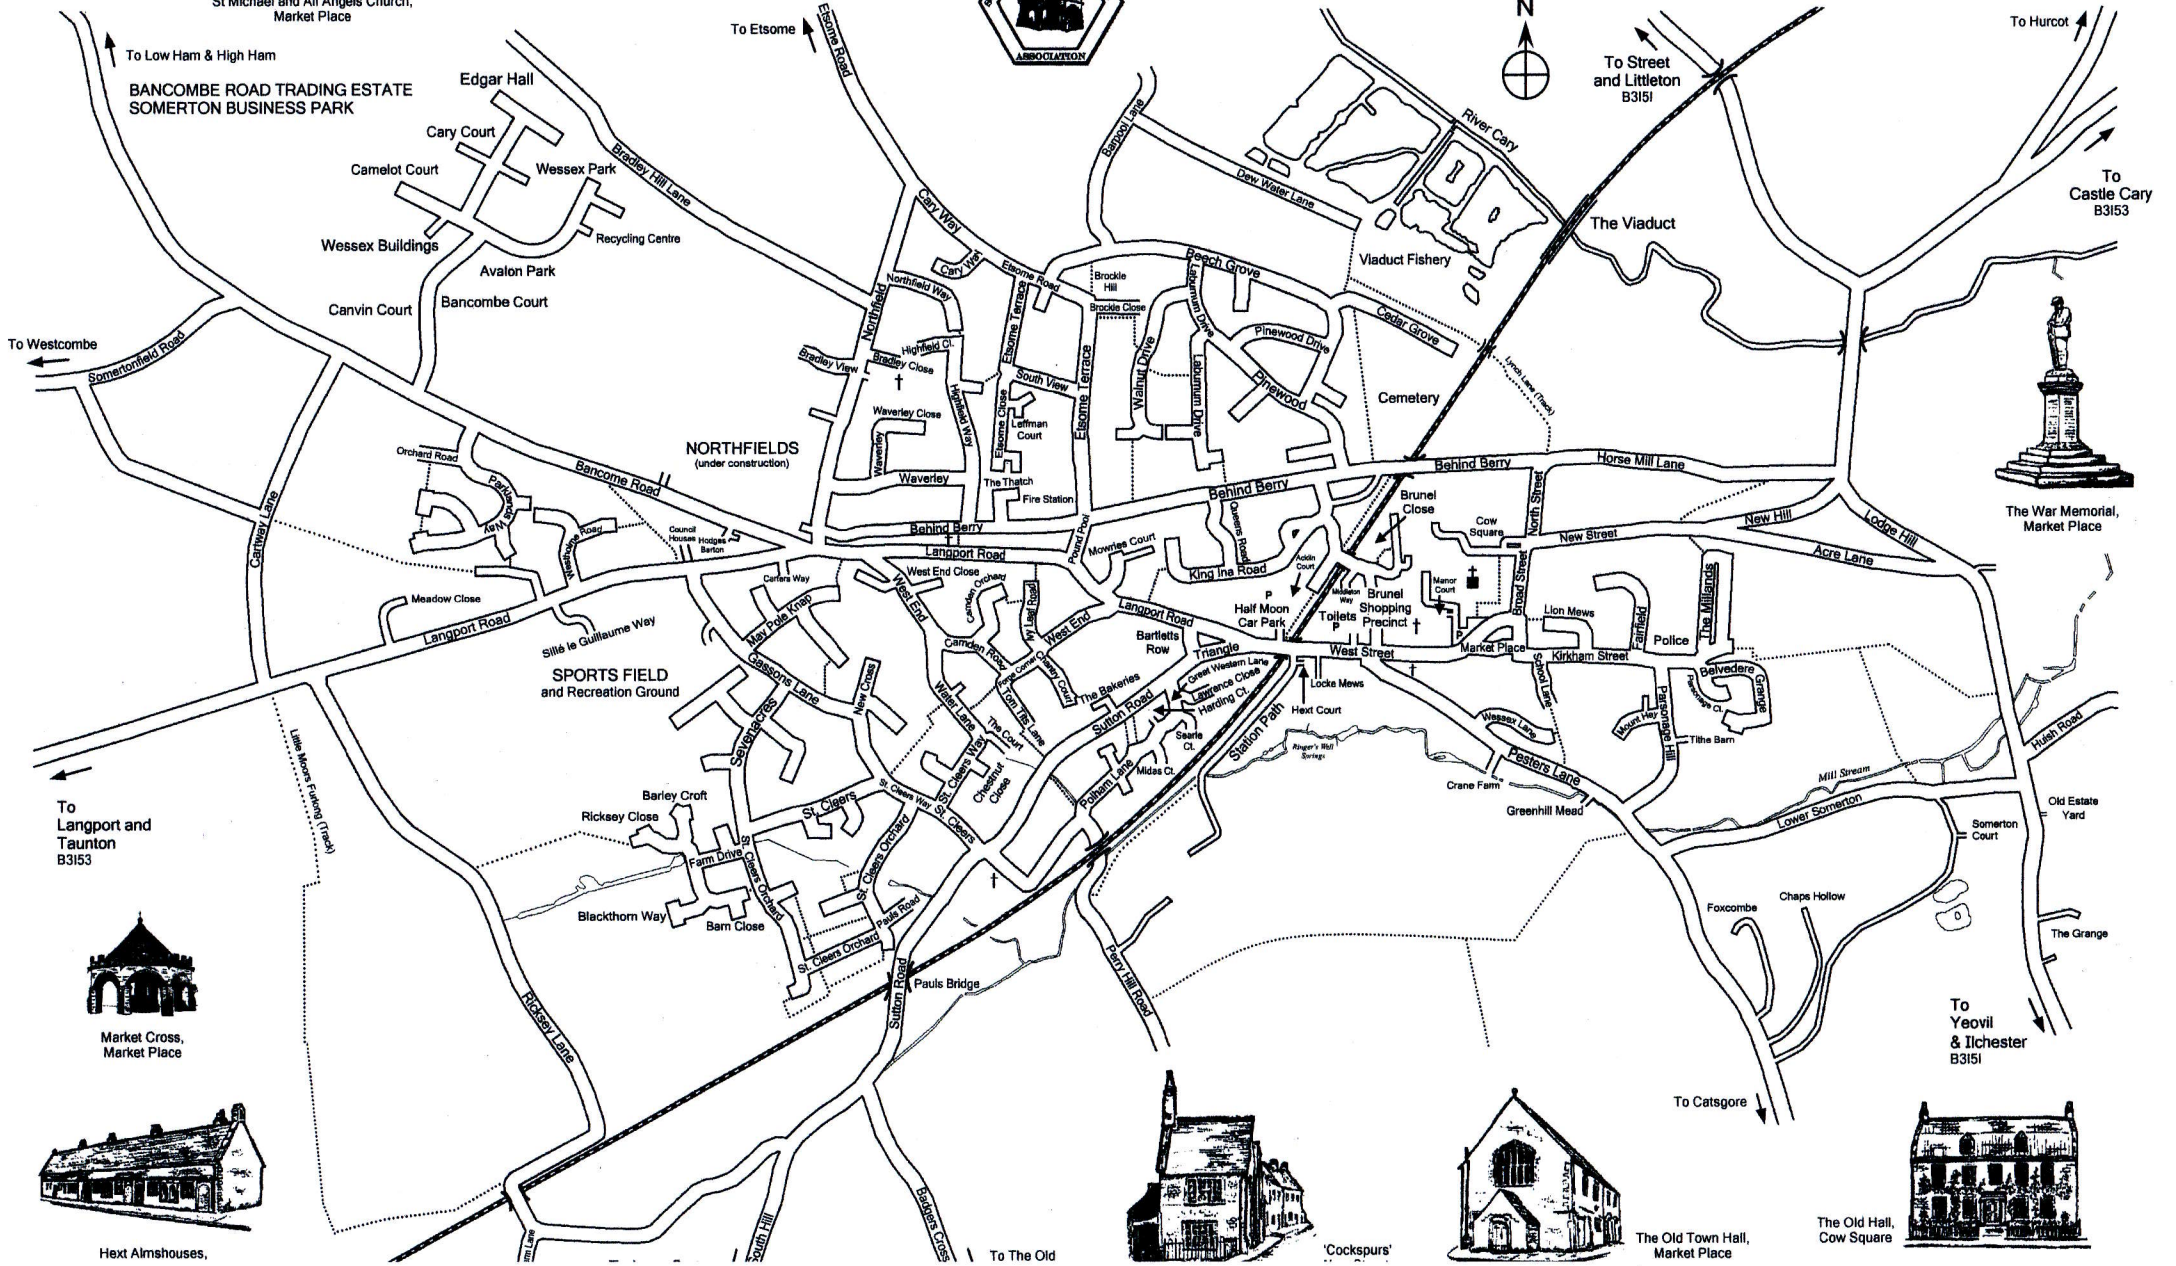

# Somerton

St Michael and All Angels Church, Market Place

The Viaduct, from Horsemill Lane

To Low Ham & High Ham

BANCOMBE ROAD TRADING ESTATE  
SOMERTON BUSINESS PARK

To Etsome

To Street and Littleton B3151

To Hurcot

To Castle Cary B3153

To Westcombe

The War Memorial, Market Place

NORTHFIELDS (under construction)

To Langport and Taunton B3153

Market Cross, Market Place

To Yeovil & Ilchester B3151

To Catsgore

Hext Almshouses.

To The Old

Cocksups

The Old Town Hall, Market Place

The Old Hall, Cow Square