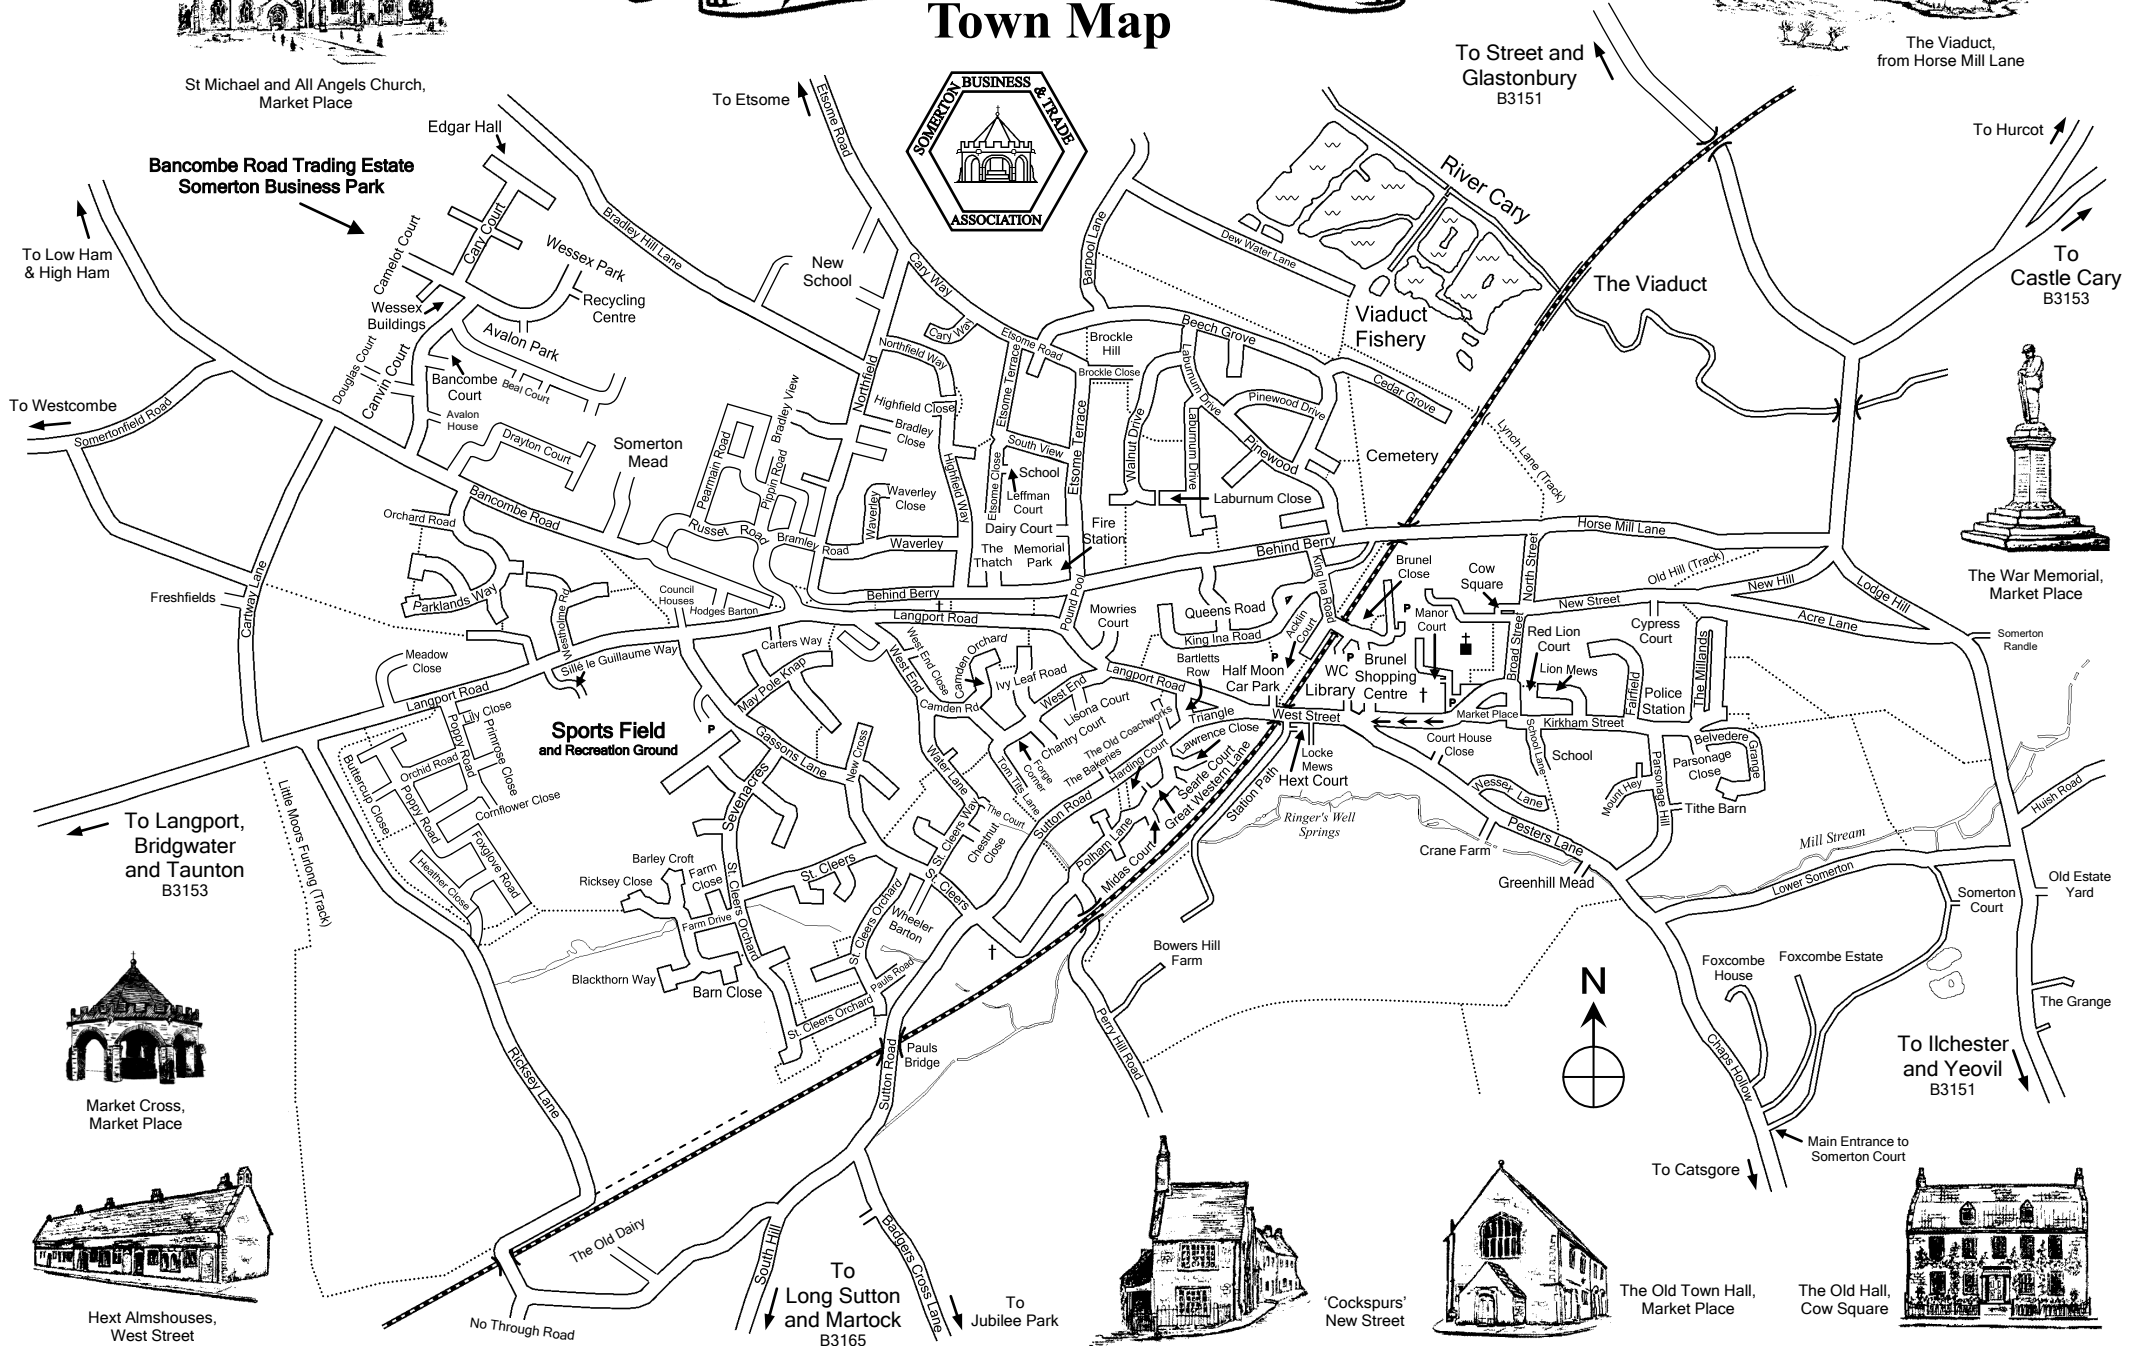

Somerton

Town Map

St Michael and All Angels Church,
Market Place

The Viaduct,
from Horse Mill Lane

The War Memorial,
Market Place

Market Cross,
Market Place

Hext Almshouses,
West Street

'Cockspurs'
New Street

The Old Town Hall,
Market Place

The Old Hall,
Cow Square