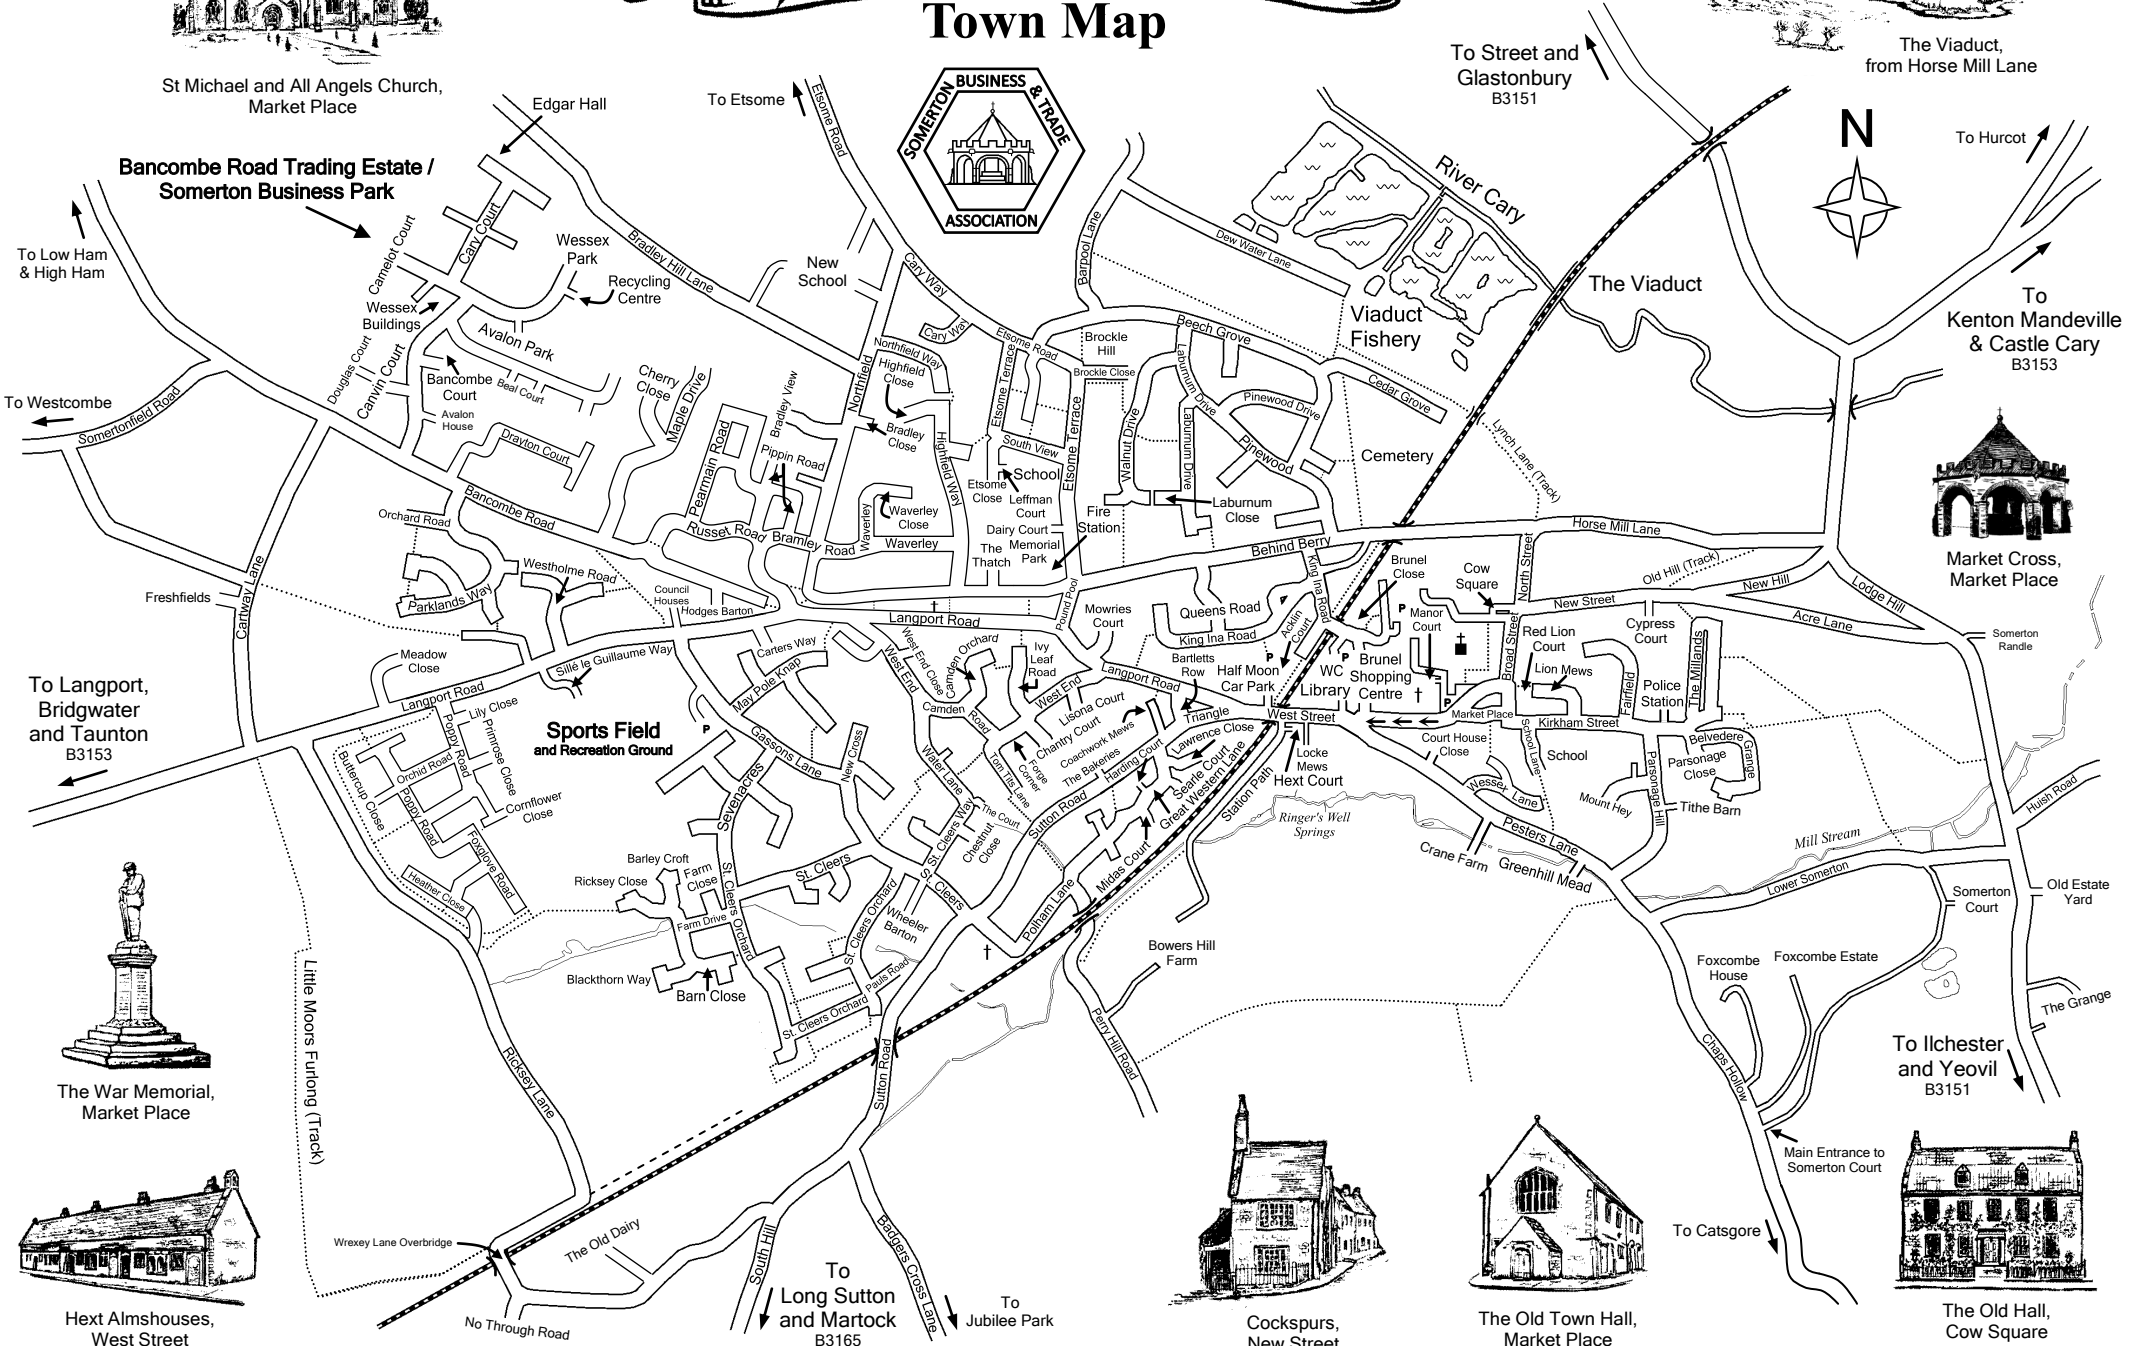

## Town Map

The Viaduct, from Horse Mill Lane

St Michael and All Angels Church, Market Place

### SOMERTON BUSINESS & TRADE ASSOCIATION

N

Market Cross, Market Place

The War Memorial, Market Place

Hext Almshouses, West Street

Cocksups, New Street

The Old Town Hall, Market Place

The Old Hall, Cow Square

To Ichester and Yeovil B3151

Main Entrance to Somerton Court

Little Moors Furlong (Track)

No Through Road

To Long Sutton and Martock B3165

To Jubilee Park

Somerton Court

Old Estate Yard

To Jubilee Park

To Jubilee Park

To Jubilee Park

To Jubilee Park

To Jubilee Park

To Jubilee Park

To Jubilee Park

To Jubilee Park