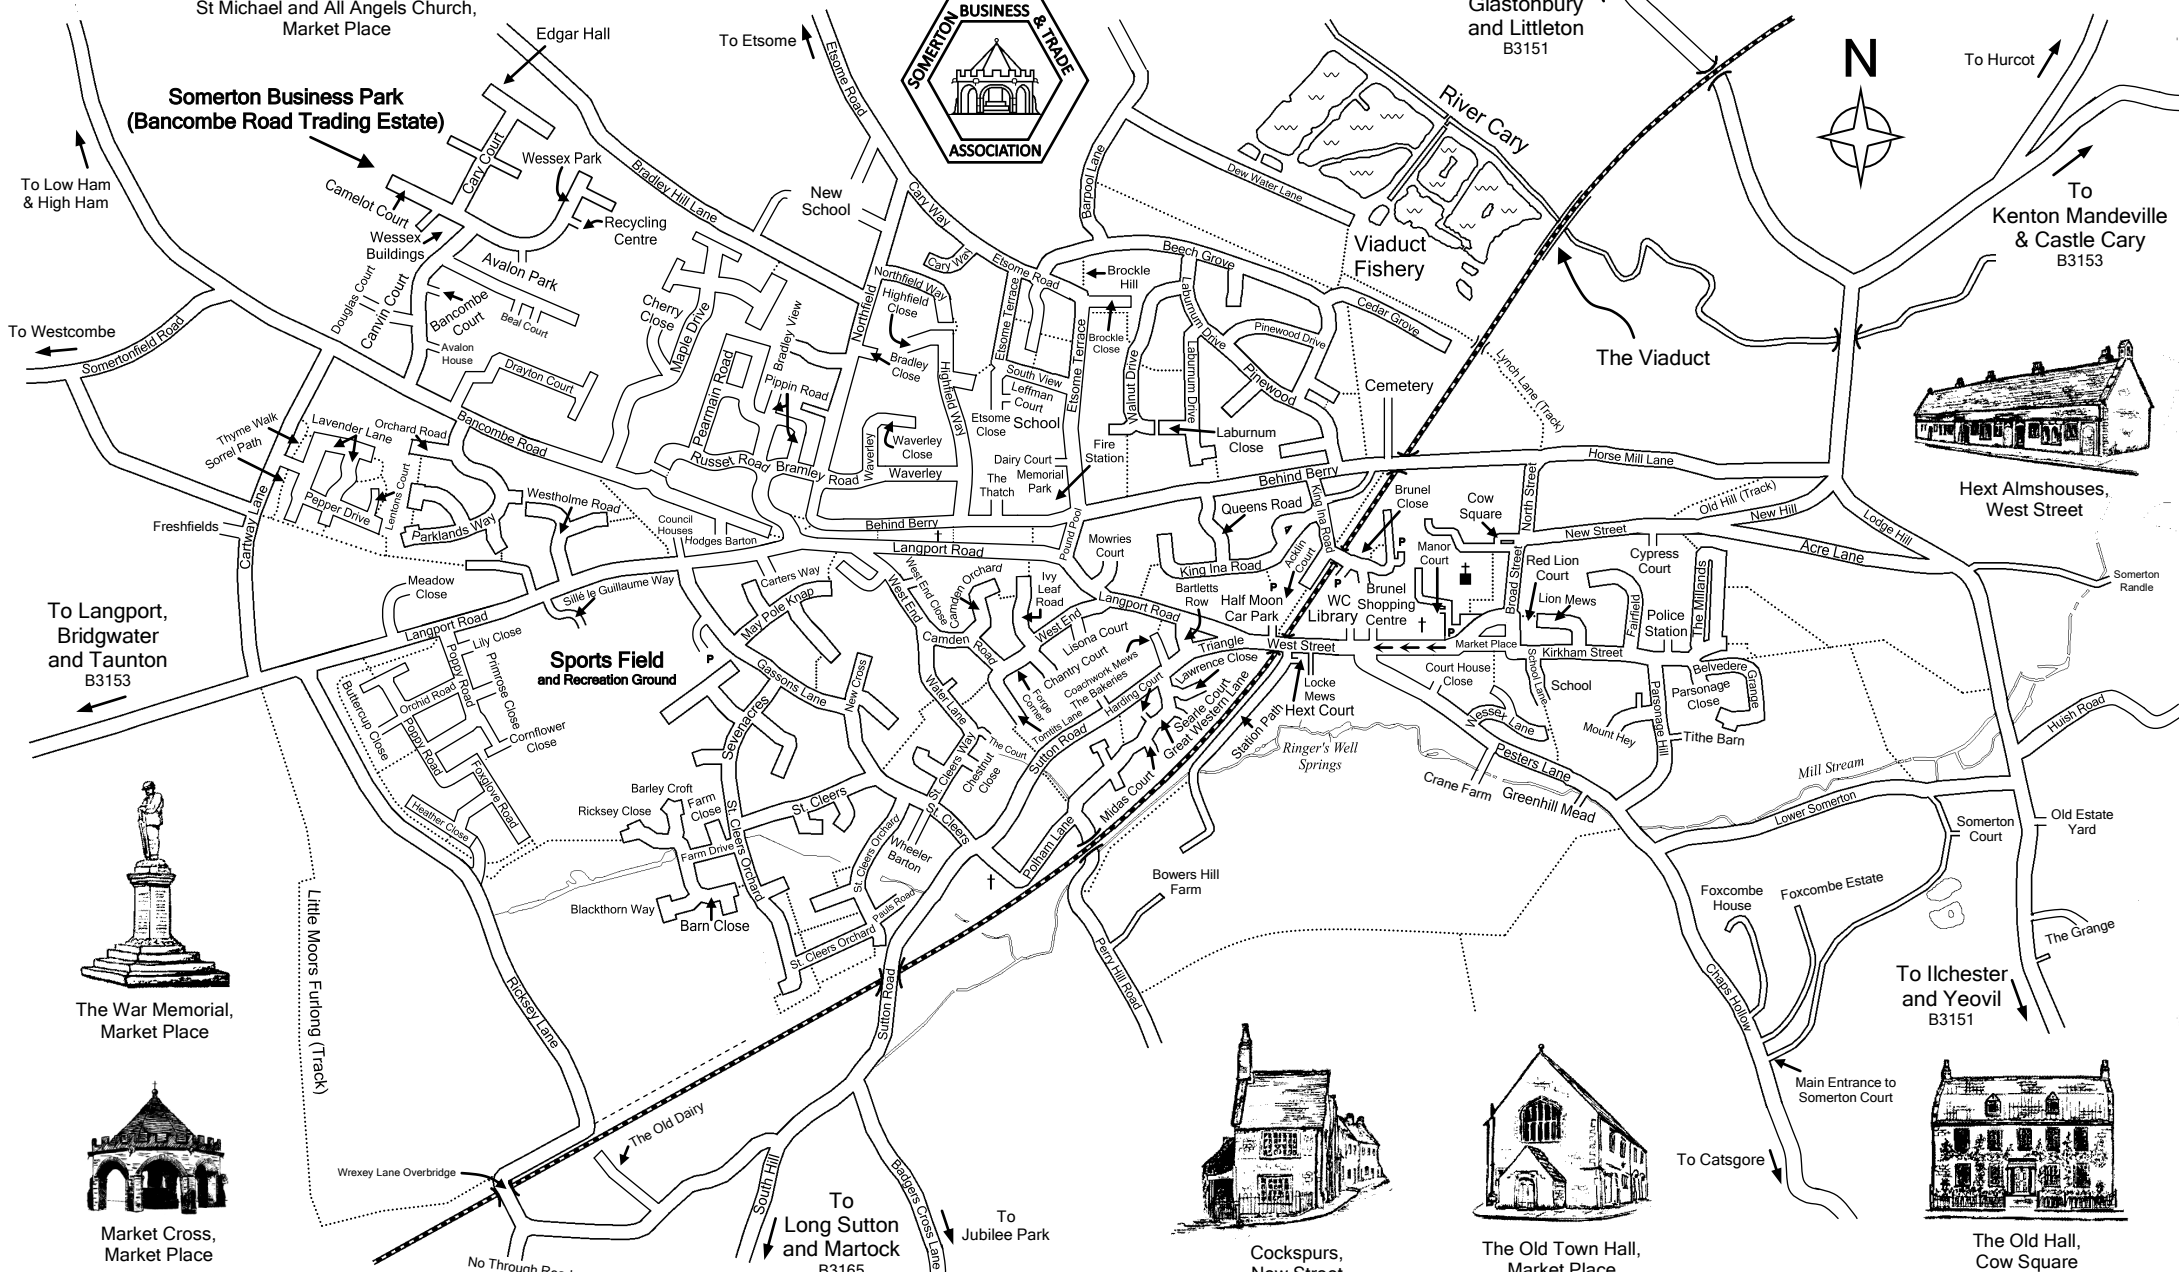

## Town Map

St Michael and All Angels Church,  
Market Place

The Viaduct,  
from Horse Mill Lane

### SOMERTON BUSINESS & TRADE ASSOCIATION

To Low Ham & High Ham

To Westcombe

To Langport,  
Bridgwater  
and Taunton  
B3153

The War Memorial,  
Market Place

Market Cross,  
Market Place

To Street,  
Glastonbury  
and Littleton  
B3151

To Hurcot

To  
Kenton Mandeville  
& Castle Cary  
B3153

Hext Almshouses,  
West Street

To Ilchester  
and Yeovil  
B3151

The Old Hall,  
Cow Square

Cocksups,  
New Street

The Old Town Hall,  
Market Place

To Catsgore

No Through Road

To  
Long Sutton  
and Martock  
B3165

To Jubilee Park

Main Entrance to  
Somerton Court