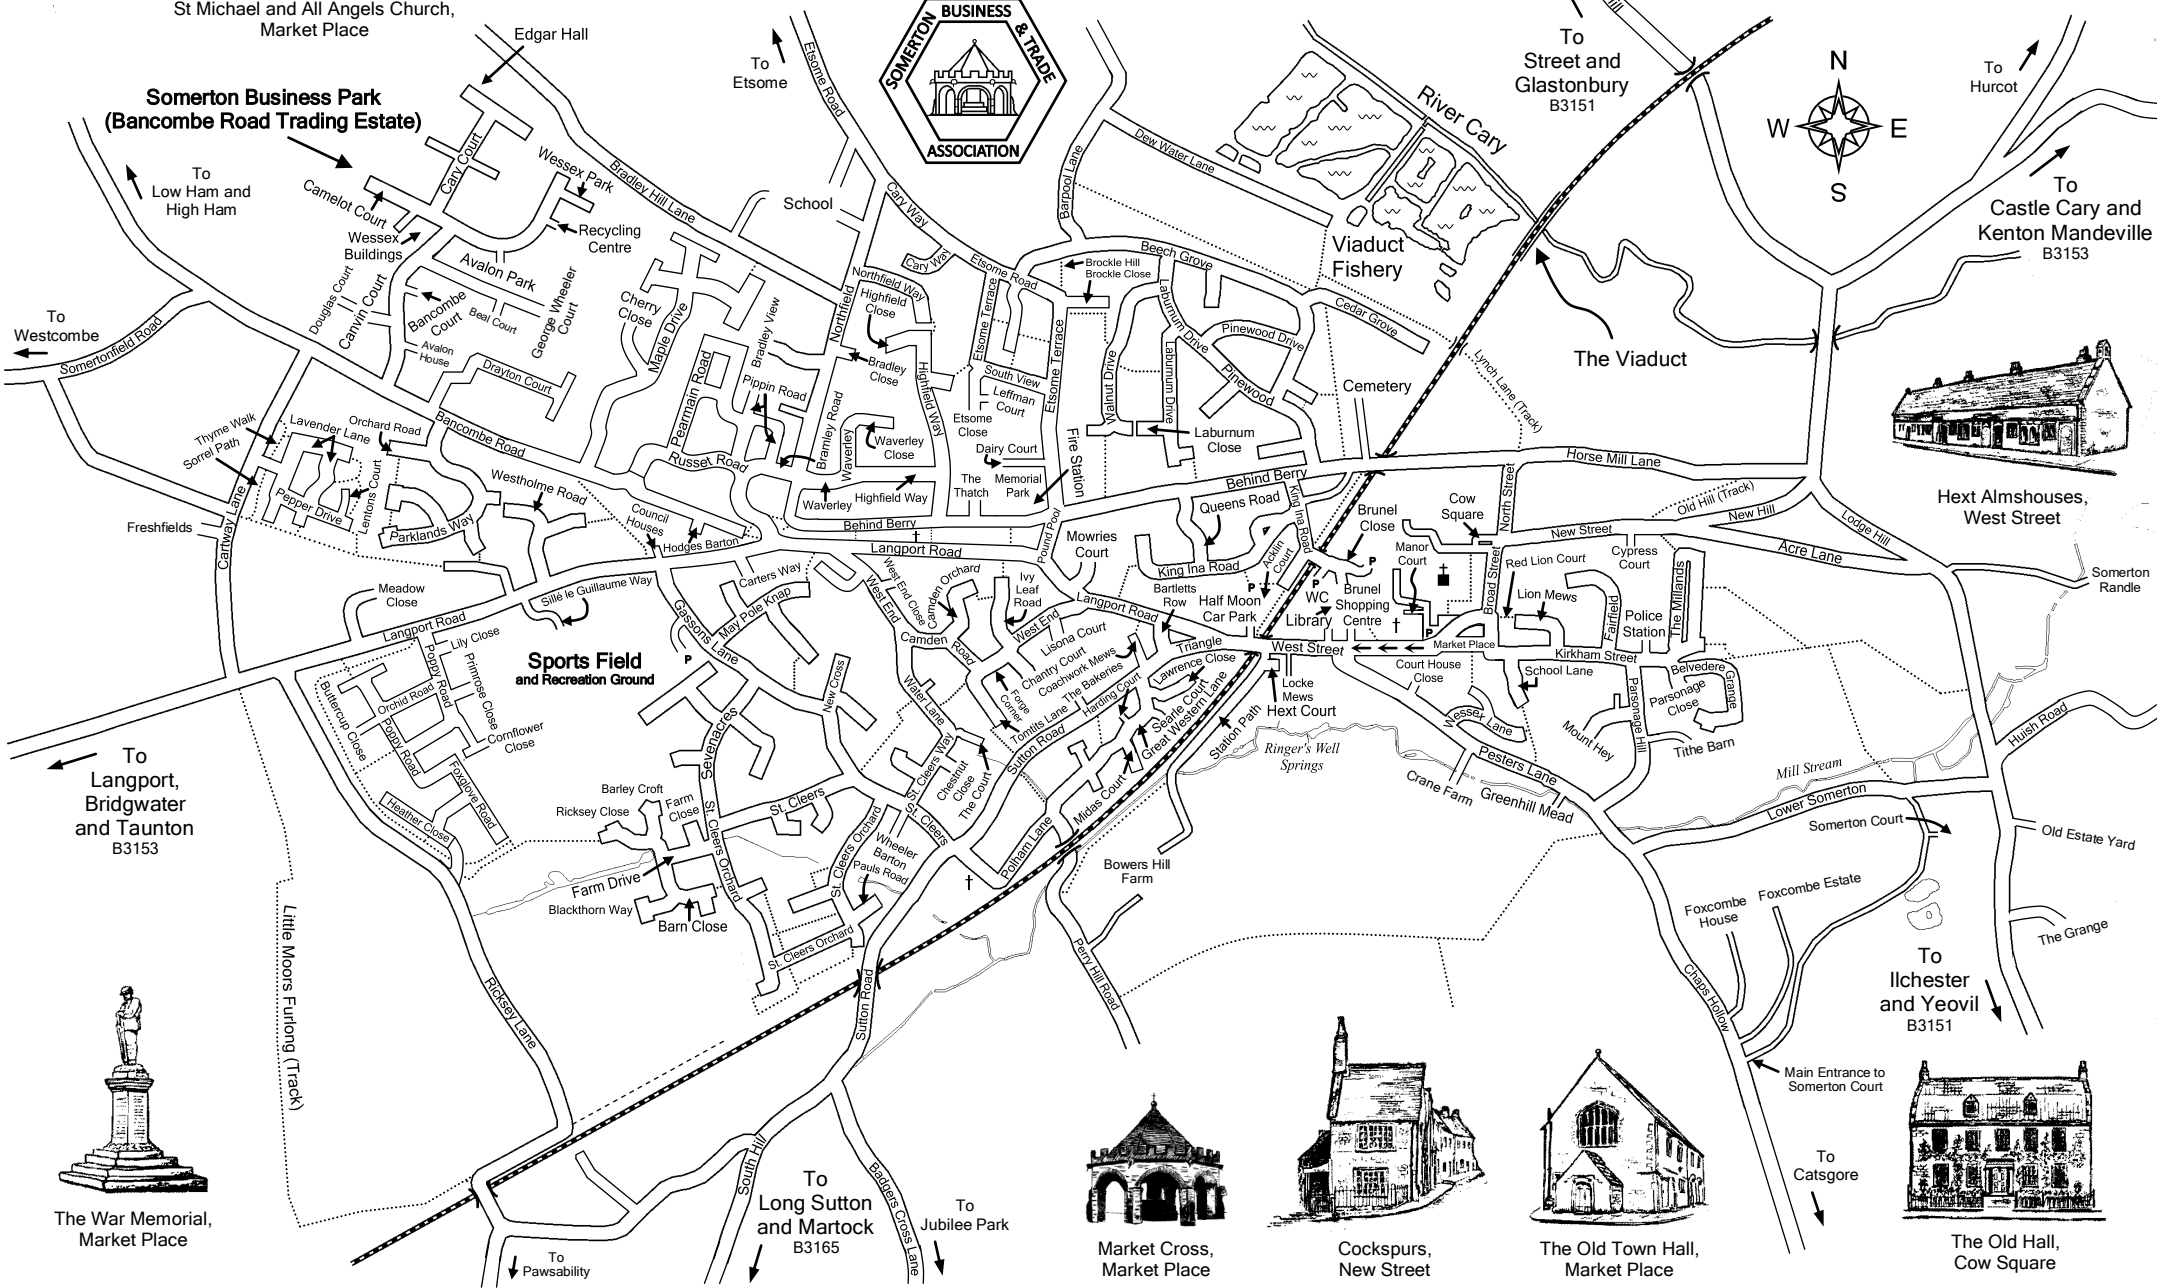

St Michael and All Angels Church,
Market Place

Somerton Town Map

The Viaduct,
from Horse Mill Lane

Somerton Business Park
(Bancombe Road Trading Estate)

**Sports Field
and Recreation Ground**

**SOMERTON BUSINESS & TRADE
ASSOCIATION**

Hext Almshouses,
West Street

The War Memorial,
Market Place

Market Cross,
Market Place

Cockspurs,
New Street

The Old Town Hall,
Market Place

The Old Hall,
Cow Square

To Westcombe

To Etsome

To Street and
Glastonbury
B3151

To Hurcot

To Castle Cary and
Kenton Mandeville
B3153

To Langport,
Bridgwater
and Taunton
B3153

To Long Sutton
and Martock
B3165

To Jubilee Park

To Ilchester
and Yeovil
B3151

To Catsgore